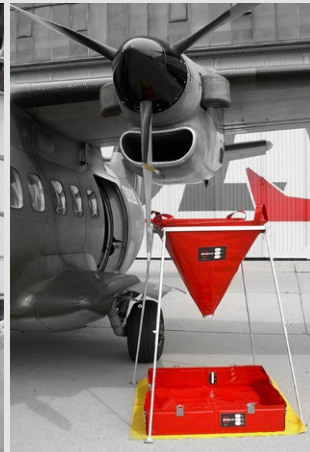

Fire brigade

Liquidation
of AccidentsTransport
& Logistics

Sea

Industrial Folding Funnel IFF

Serves as a mobile funnel for use in hard to reach places. Especially suitable for capturing liquid from ruptured pipes. It can be used by itself or hung on the folding stand. Hanging on the folding stand is quick and easy.

- ▶ Portable, foldable, light
- ▶ 4 extension corners for hanging the funnel
- ▶ Applicable by itself or hung on the folding stand
- ▶ Easy maintenance
- ▶ Competitive price

**Serves as a mobile funnel
for use in inaccessible
places**

Hanging on the folding stand is quick and easy

Folded Stand

Couplings (from the left): C52 aluminium, stainless steel, brass

C52 Coupling (aluminium)

Examples of uses

The funnel comes with 4 handles for easy transport and mobility

The stand has 4 extension corners for hanging the funnel. This allows the funnel to be used in hard to reach places, spaces and heights (for broken pipes, etc.)

Technical details

Material PES, PVC surface, color red (other colors on request with surcharge). It is resistant to technical liquids, chemicals and all petroleum based products such as heating oil, diesel, hydraulic oil, gasoline, etc. (see Chemical resistance certificate in the relevant chapter at the end of catalogue). C52 aluminium coupling is standard. Stainless steel or brass version of coupling is for a fee.