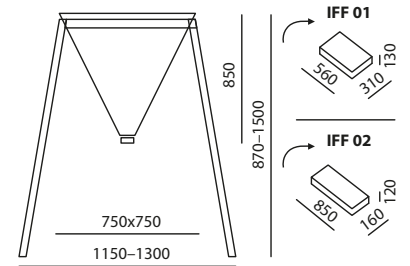

Hanging on the folding stand is quick and easy

Folded Stand

Couplings (from the left): C52 aluminium, stainless steel, brass

C52 Coupling (aluminium)

Examples of uses

The funnel comes with 4 handles for easy transport and mobility

The stand has 4 extension corners for hanging the funnel. This allows the funnel to be used in hard to reach places, spaces and heights (for broken pipes, etc.)

Technical details

Material PES, PVC surface, color red (other colors on request with surcharge). It is resistant to technical liquids, chemicals and all petroleum based products such as heating oil, diesel, hydraulic oil, gasoline, etc. (see Chemical resistance certificate in the relevant chapter at the end of catalogue). C52 aluminium coupling is standard. Stainless steel or brass version of coupling is for a fee.

Type	Volume (l)	Weight (kg)	Pack size (mm)
Type IFF 01:			
IFF 01 Industrial Folding Funnel C52 – aluminium	140	1,9	560 × 310 × 130
IFF 05 Industrial Folding Funnel C52 – brass (surcharge)	140	2,3	560 × 310 × 130
IFF 06 Industrial Folding Funnel C52 – stainless steel (surcharge)	140	2,35	560 × 310 × 130
Type IFF 07:			
IFF 07 Industrial Folding Funnel D25 – aluminium	10	0,5	600 × 420 × 50
Accessories			
IFF 02 Folding Stand for IFF 01		11,3	850 × 160 × 120
IFF 03 Bag for IFF 01		0,2	350 × 260 × 50
IFF 04 Bag for IFF 02		0,15	350 × 260 × 50
IFF 08 Bag for IFF 07		0,15	350 × 260 × 50
Hose with end fittings D25 for IFF 07 funnel (5 m long)		1,3	600 × 420 × 50