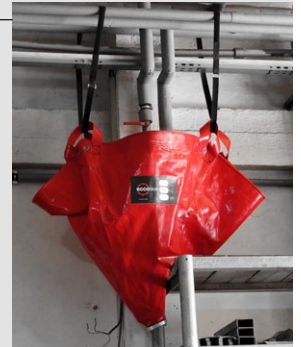

Fire brigade

Liquidation
of AccidentsTransport
& Logistics

Sea

Industrial Folding Funnel IFF

Serves as a mobile funnel for use in hard to reach places. Especially suitable for capturing liquid from ruptured pipes. It can be used by itself or hung on the folding stand. Hanging on the folding stand is quick and easy.

- ▶ Portable, foldable, light
- ▶ 4 extension corners for hanging the funnel
- ▶ Applicable by itself or hung on the folding stand
- ▶ Easy maintenance
- ▶ Competitive price

**Serves as a mobile funnel
for use in inaccessible
places**

Hanging on the folding stand is quick and easy

Folded Stand

Couplings (from the left): C52 aluminium, stainless steel, brass

C52 Coupling (aluminium)

Examples of uses

The funnel comes with 4 handles for easy transport and mobility

The stand has 4 extension corners for hanging the funnel. This allows the funnel to be used in hard to reach places, spaces and heights (for broken pipes, etc.)

Technical details

Material PES, PVC surface, color red (other colors on request with surcharge). It is resistant to technical liquids, chemicals and all petroleum based products such as heating oil, diesel, hydraulic oil, gasoline, etc. (see Chemical resistance certificate in the relevant chapter at the end of catalogue). C52 aluminium coupling is standard. Stainless steel or brass version of coupling is for a fee.